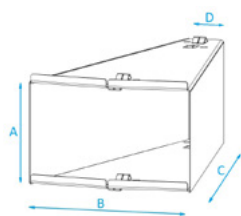

PRODUCT COMPARTMENT ADJUSTMENT FUNCTION

The machine's impressive load capacity is achieved by adjusting the compartments' width and height in 9 configurations. The compartments can be of different sizes. The easy change of settings allows you to adjust the capacity of the machine to the current needs.

VERSIONS: D810T

Available in BASIC, PRO and „T” version

TECHNICAL SPECIFICATIONS

Height [mm]	1950
Width [mm]	795
Depth [mm]	795

CAPACITY [COMPARTMENTS/SHELVES OF ONE TYPE]

50 × 80 mm	810
75 × 80 mm	540
50 × 170 mm	405
150 × 80 mm or 75 × 170 mm or 50 × 270 mm	270
75 × 270 mm	180
150 × 170 mm	135
150 × 270 mm	90

OTHER

Operating temperature [°C]	5 - 40
Weight [kg]	400
Current consumption [watts]	standby: 15 / distribution: 100
Voltage [V]	230 / 1 A

Permissible load for basic drum configuration [kg] 324

DIMENSIONS IN MM	NUMBER OF COMPARTMENTS	A	B	C	D
	810	80	50	275	10
	540	80	75	275	15
	270	80	150	275	30
	405	170	50	275	10
	270	170	75	275	15
	135	170	150	275	30
	270	270	50	275	10
	180	270	75	275	15
	90	270	150	275	30